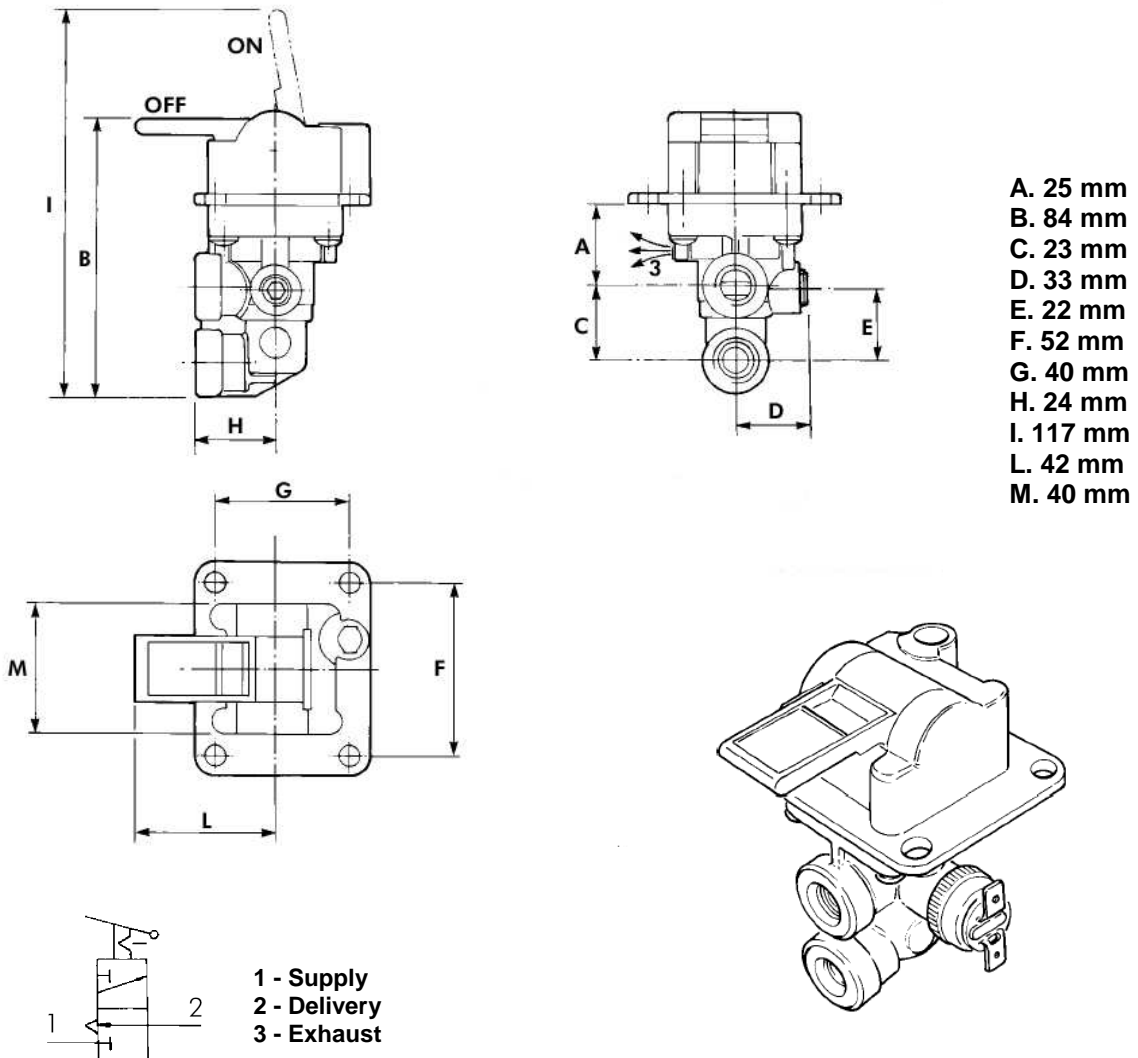

# One-way Valve

Ref. AOHCACC1

With Warning Light + Pressure Gauge

## Main Dimensions

(Dimensions in mm)

## Main Data

Working medium	Air
Operating pressure (Bar)	up to 12
Working temperature	- 40°C / + 80 °C
Nominal diameter (mm)	3
Thread Ports	G1/8"
Weight (Kg)	0,150

CTI AOHCACC1 0901-1

ABER is constantly engaged in improving its products and, therefore, reserves itself the right to modify without any further notice the characteristics shown